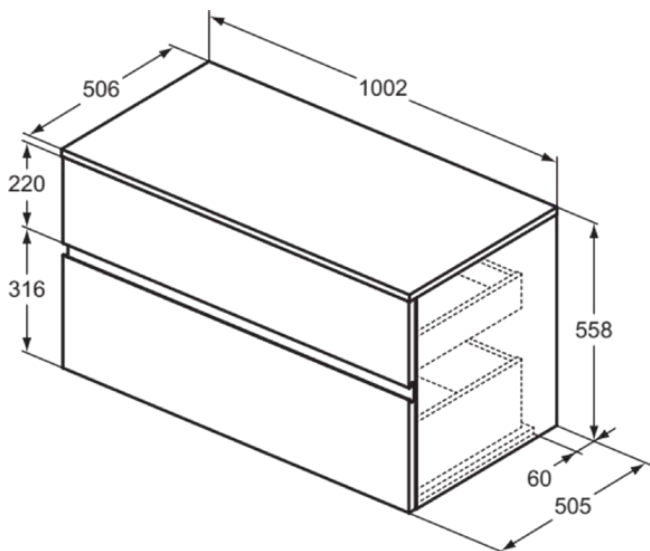

FINESSE

E3435US

FINESSE | Basin unit 1002x505x558 mm in white oak finish, 2 drawer | Handleless, Full extraction drawer, Soft close, Assembled, Sustainably sourced wood

Image & drawing

General information

Product type:	Furniture
Sub product type:	Basin unit
Brand:	Ideal Standard
Suite name:	FINESSE
Designer:	Palomba Serafini Associati
Colour:	US - White Oak
Height (mm):	558
Width (mm):	1002
Length / Projection (mm):	505
Fixing method:	Fixing set
Net weight (kg):	43.74
EAN code:	5017830567721

FINESSE

E3435US

FINESSE | Basin unit 1002x505x558 mm in white oak finish, 2 drawer | Handleless, Full extraction drawer, Soft close, Assembled, Sustainably sourced wood

Product specifications

Amount of rolling doors:	0
Amount of shelves:	0
Amount of sliding doors:	0
Amount of tumble doors:	0
Opening mechanism:	Pull-to-open
Reversible door:	No
Space-saving model:	No
Sustainably sourced wood:	Yes
With cutout section:	No
With interior lighting:	No
With legs:	No
With socket outlet:	No
With worktop:	Yes
Fixing material included:	Yes
Fixing method:	Fixing set
Mounting method:	Wall